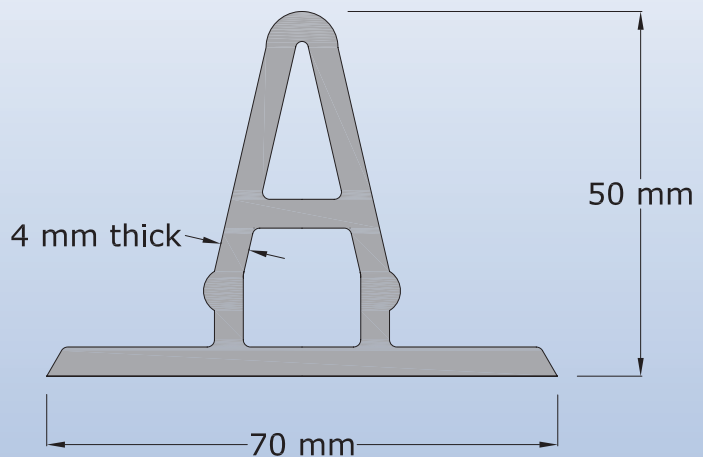

RENOLIT ALKORPLAN ALKORDESIGN

INFORMATION SHEET

ALKORDESIGN PROFILE SYSTEM

L Profile

81504002 Charcoal 79851
 81504003 Copper 60884
 81504004 Lead Grey 73321
 81504005 Terracotta 82119

40 x 3 metres per pack

XL Profile

81504002 Charcoal 79851
 81504003 Copper 60884
 81504004 Lead Grey 73321
 81504005 Terracotta 82119

20 x 3 metres per pack

Charcoal
79851

Copper Green
60884

Lead Grey
73321

Terracotta
82119

WWW.RENOLIT.COM/ROOFING