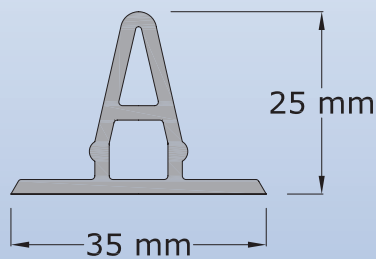

RENOLIT ALKORPLAN ALKORDESIGN

INFORMATION SHEET

ALKORDESIGN PROFILE SYSTEM

L Profile

81504002 Charcoal 79851
 81504003 Copper 60884
 81504004 Lead Grey 73321
 81504005 Terracotta 82119

40 x 3 metres per pack

XL Profile

81504002 Charcoal 79851
 81504003 Copper 60884
 81504004 Lead Grey 73321
 81504005 Terracotta 82119

20 x 3 metres per pack

Charcoal
79851

Copper Green
60884

Lead Grey
73321

Terracotta
82119

WWW.RENOLIT.COM/ROOFING